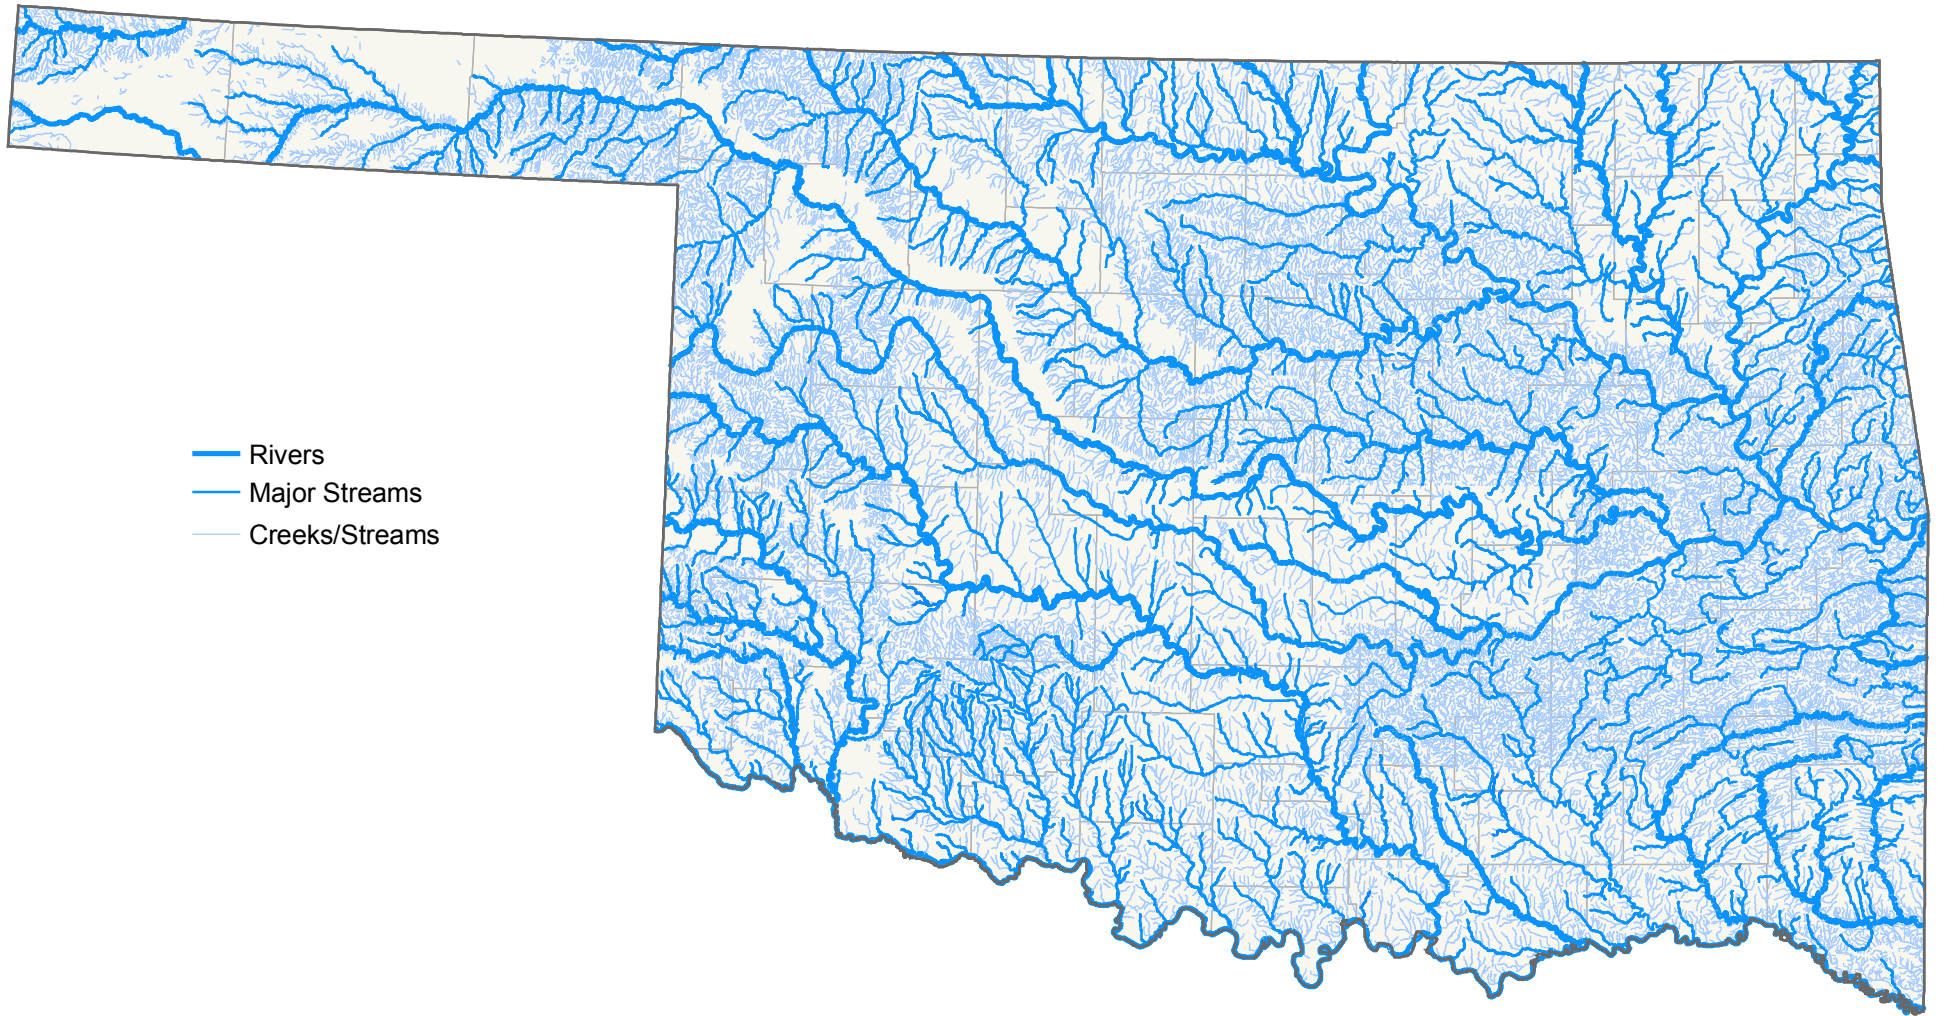

# Oklahoma Surface Water Resources

## Streams of Oklahoma

- Rivers
- Major Streams
- Creeks/Streams

This map shows the streams of Oklahoma digitized at a scale of 1:100,000.  
For more information please visit the OWRB's web site at:  
( <http://www.owrb.ok.gov> ) 10/10/2011