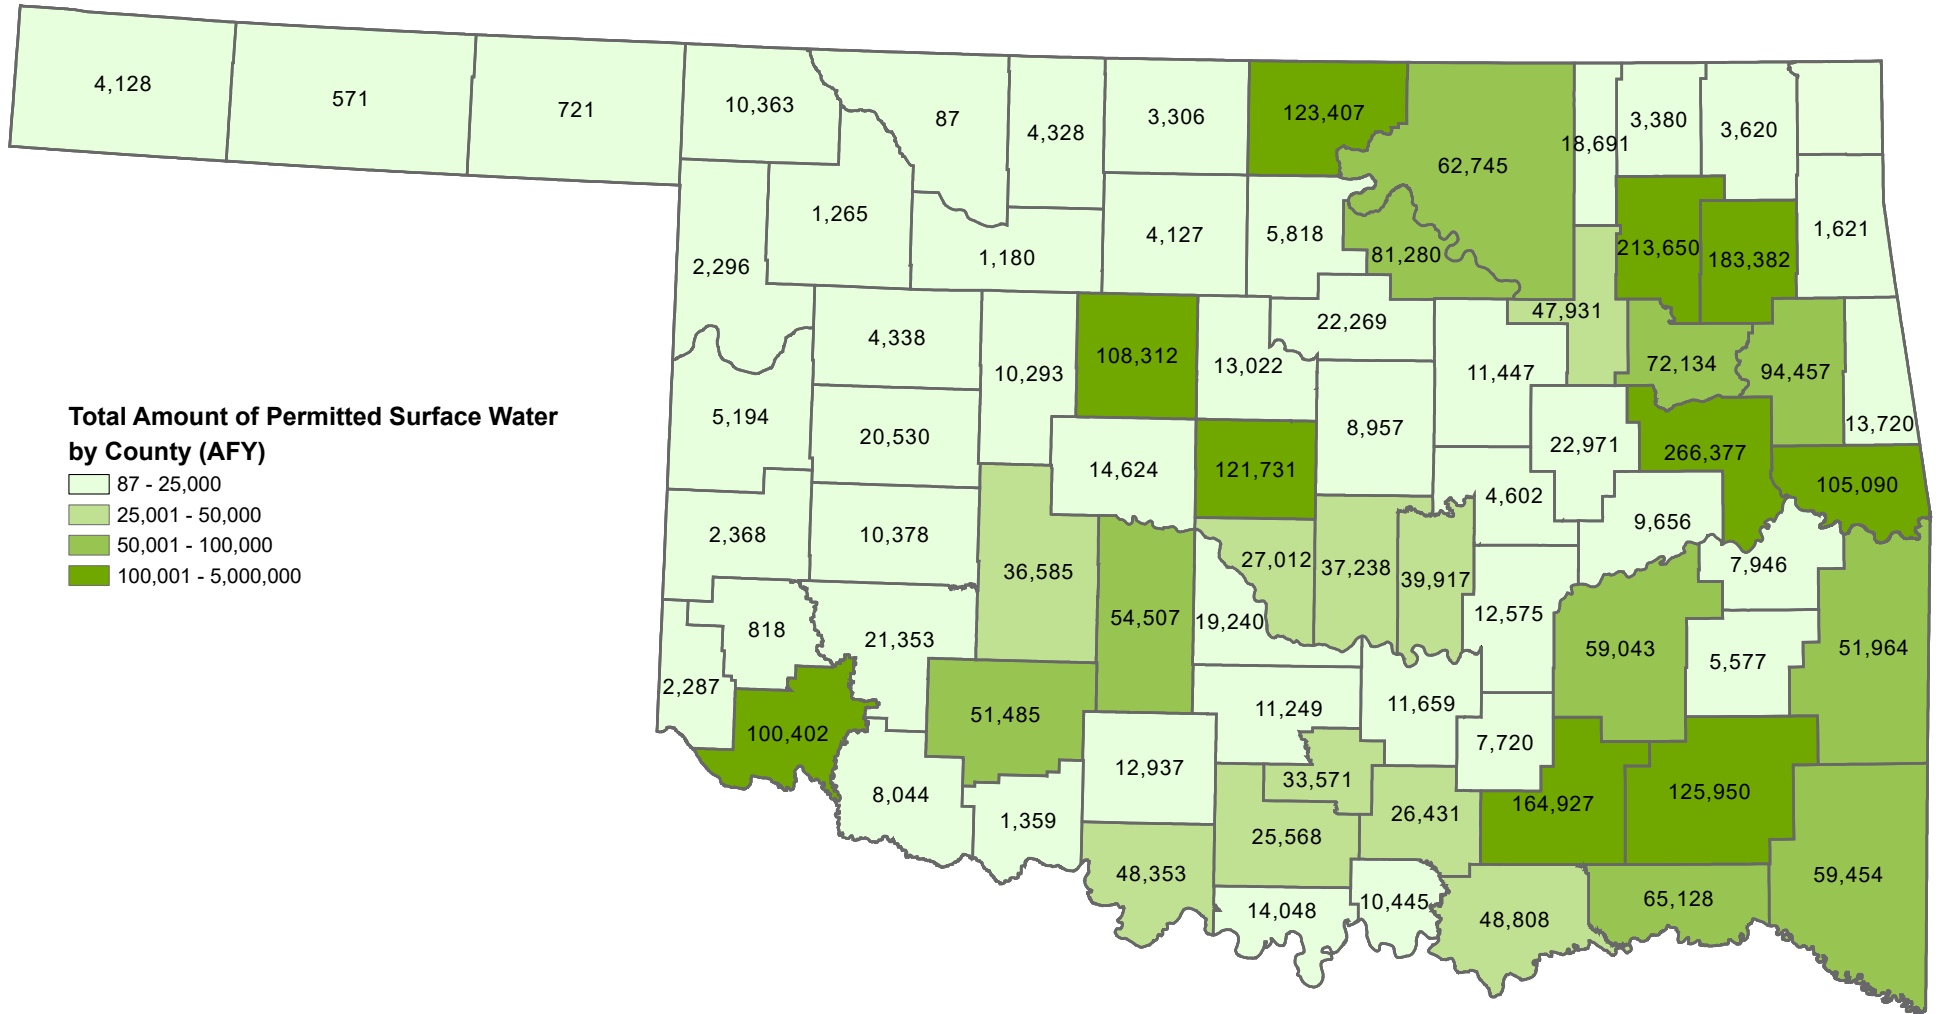

Oklahoma Water Rights

Total Amount of Permitted Surface Water by County

The purpose of this map is to show the total amount of surface water allocated to surface water use permits in each county. For more information about water rights visit the OWRB's home page at: (<https://www.owrb.ok.gov>) 10/3/2024